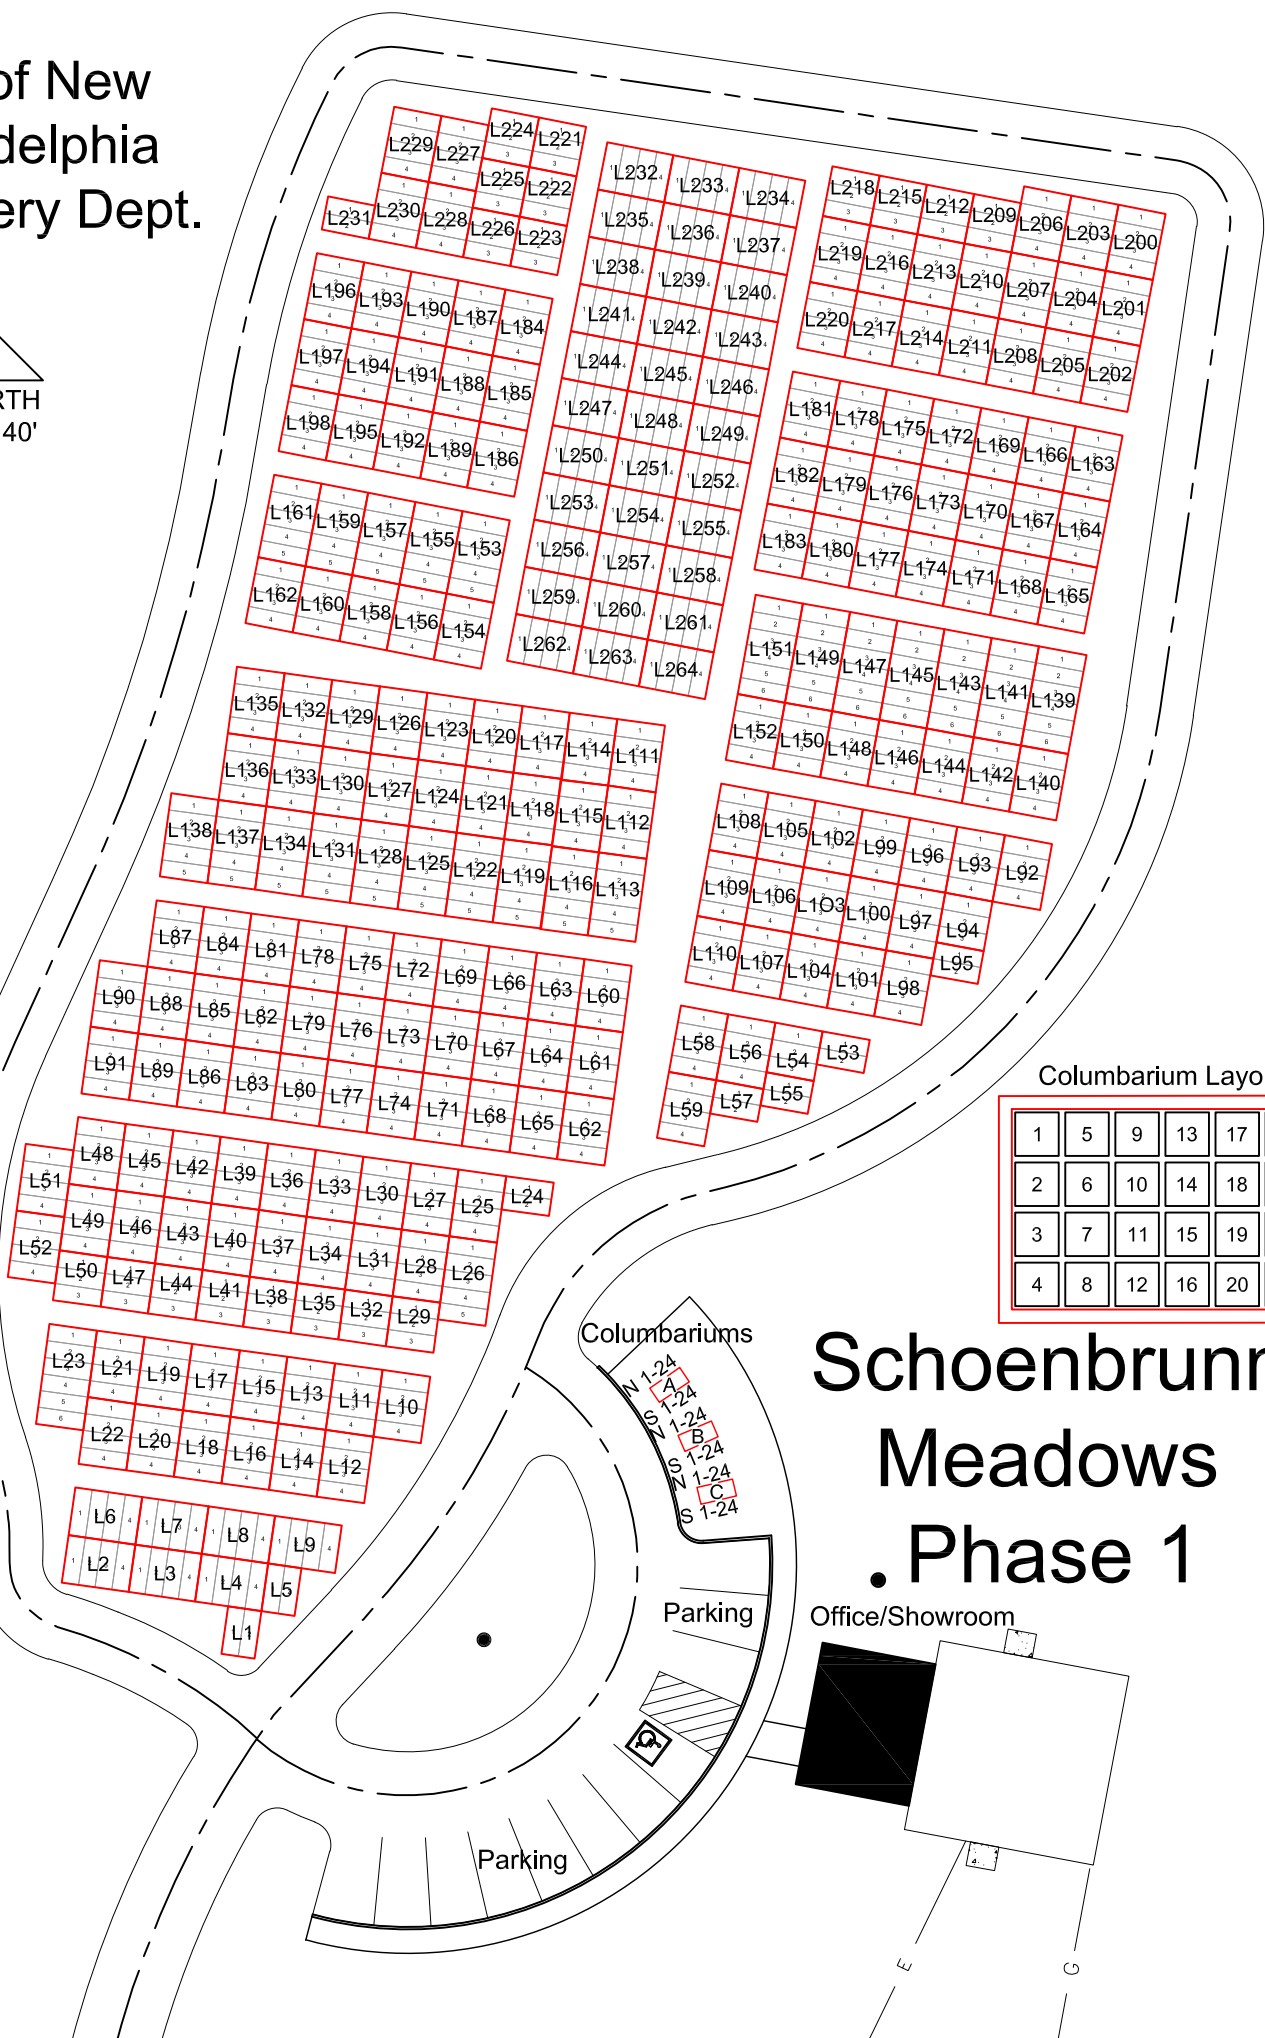

City of New Philadelphia Cemetery Dept.

Columbarium Layouts

1	5	9	13	17	21
2	6	10	14	18	22
3	7	11	15	19	23
4	8	12	16	20	24

Columbariums

Schoenbrunn Meadows Phase 1

Parking

Office/Showroom

Parking

E G