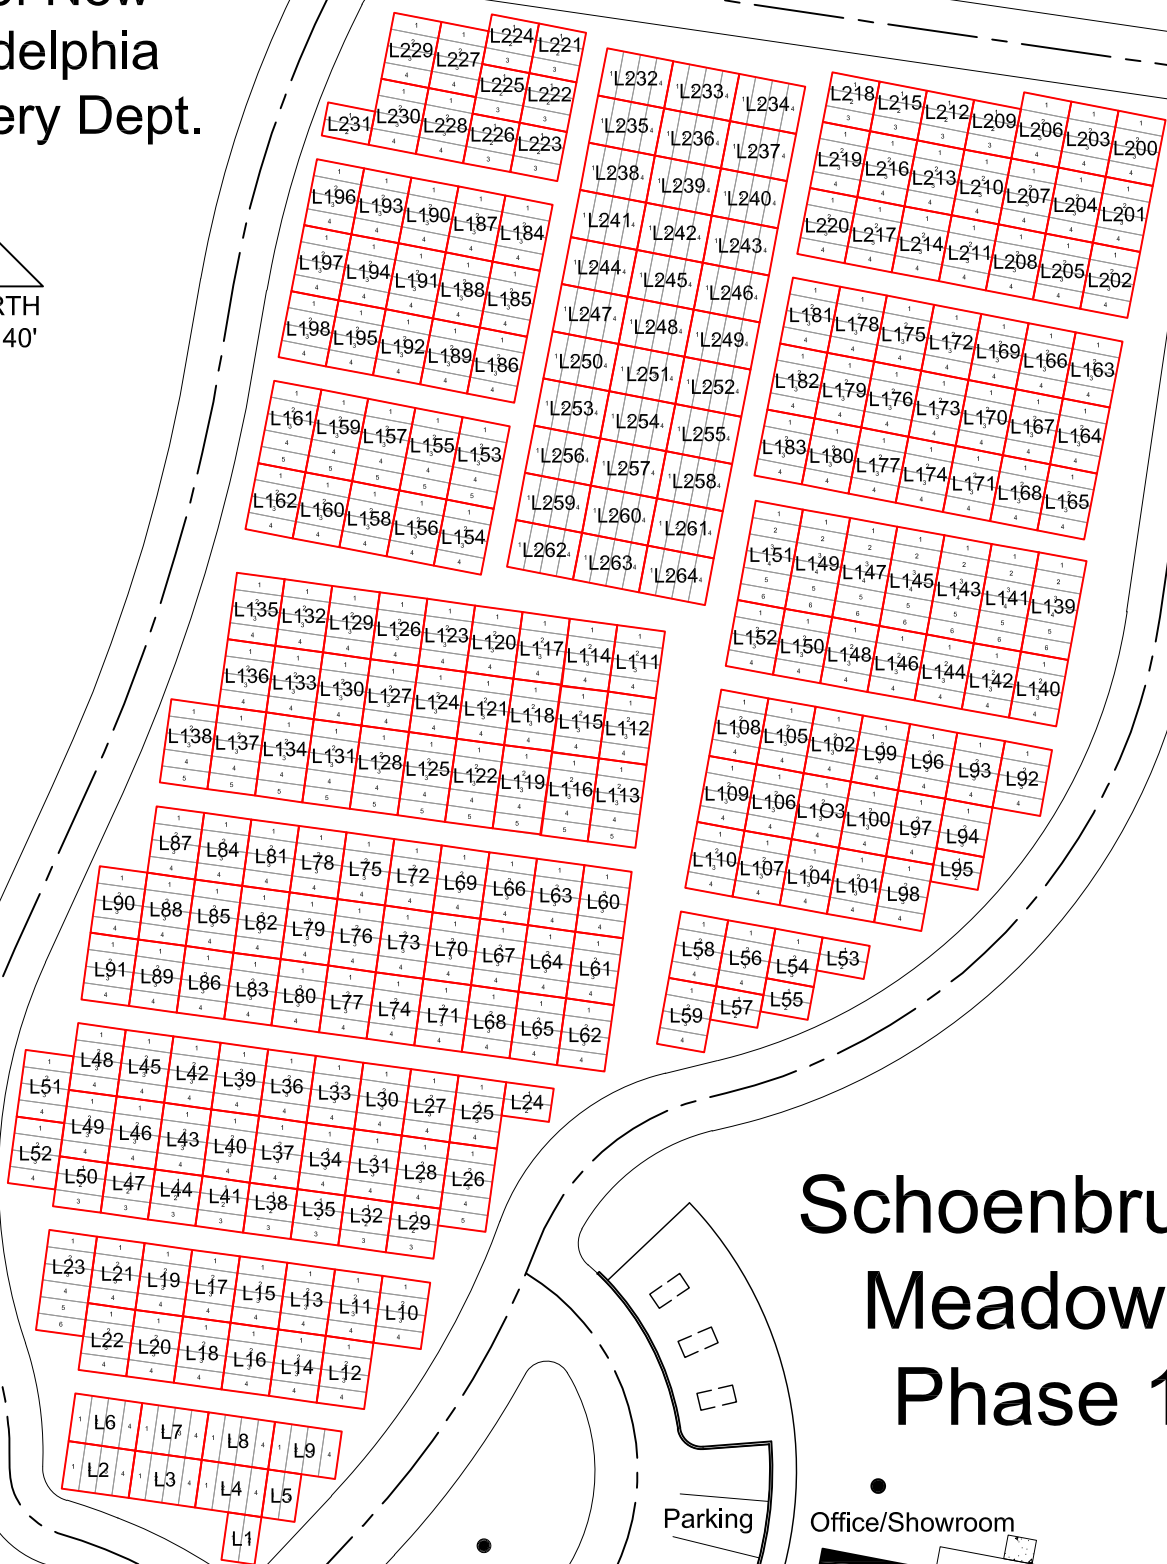

City of New Philadelphia Cemetery Dept.

Schoenbrunn Meadows Phase 1

Parking

Office/Showroom

Parking

E G