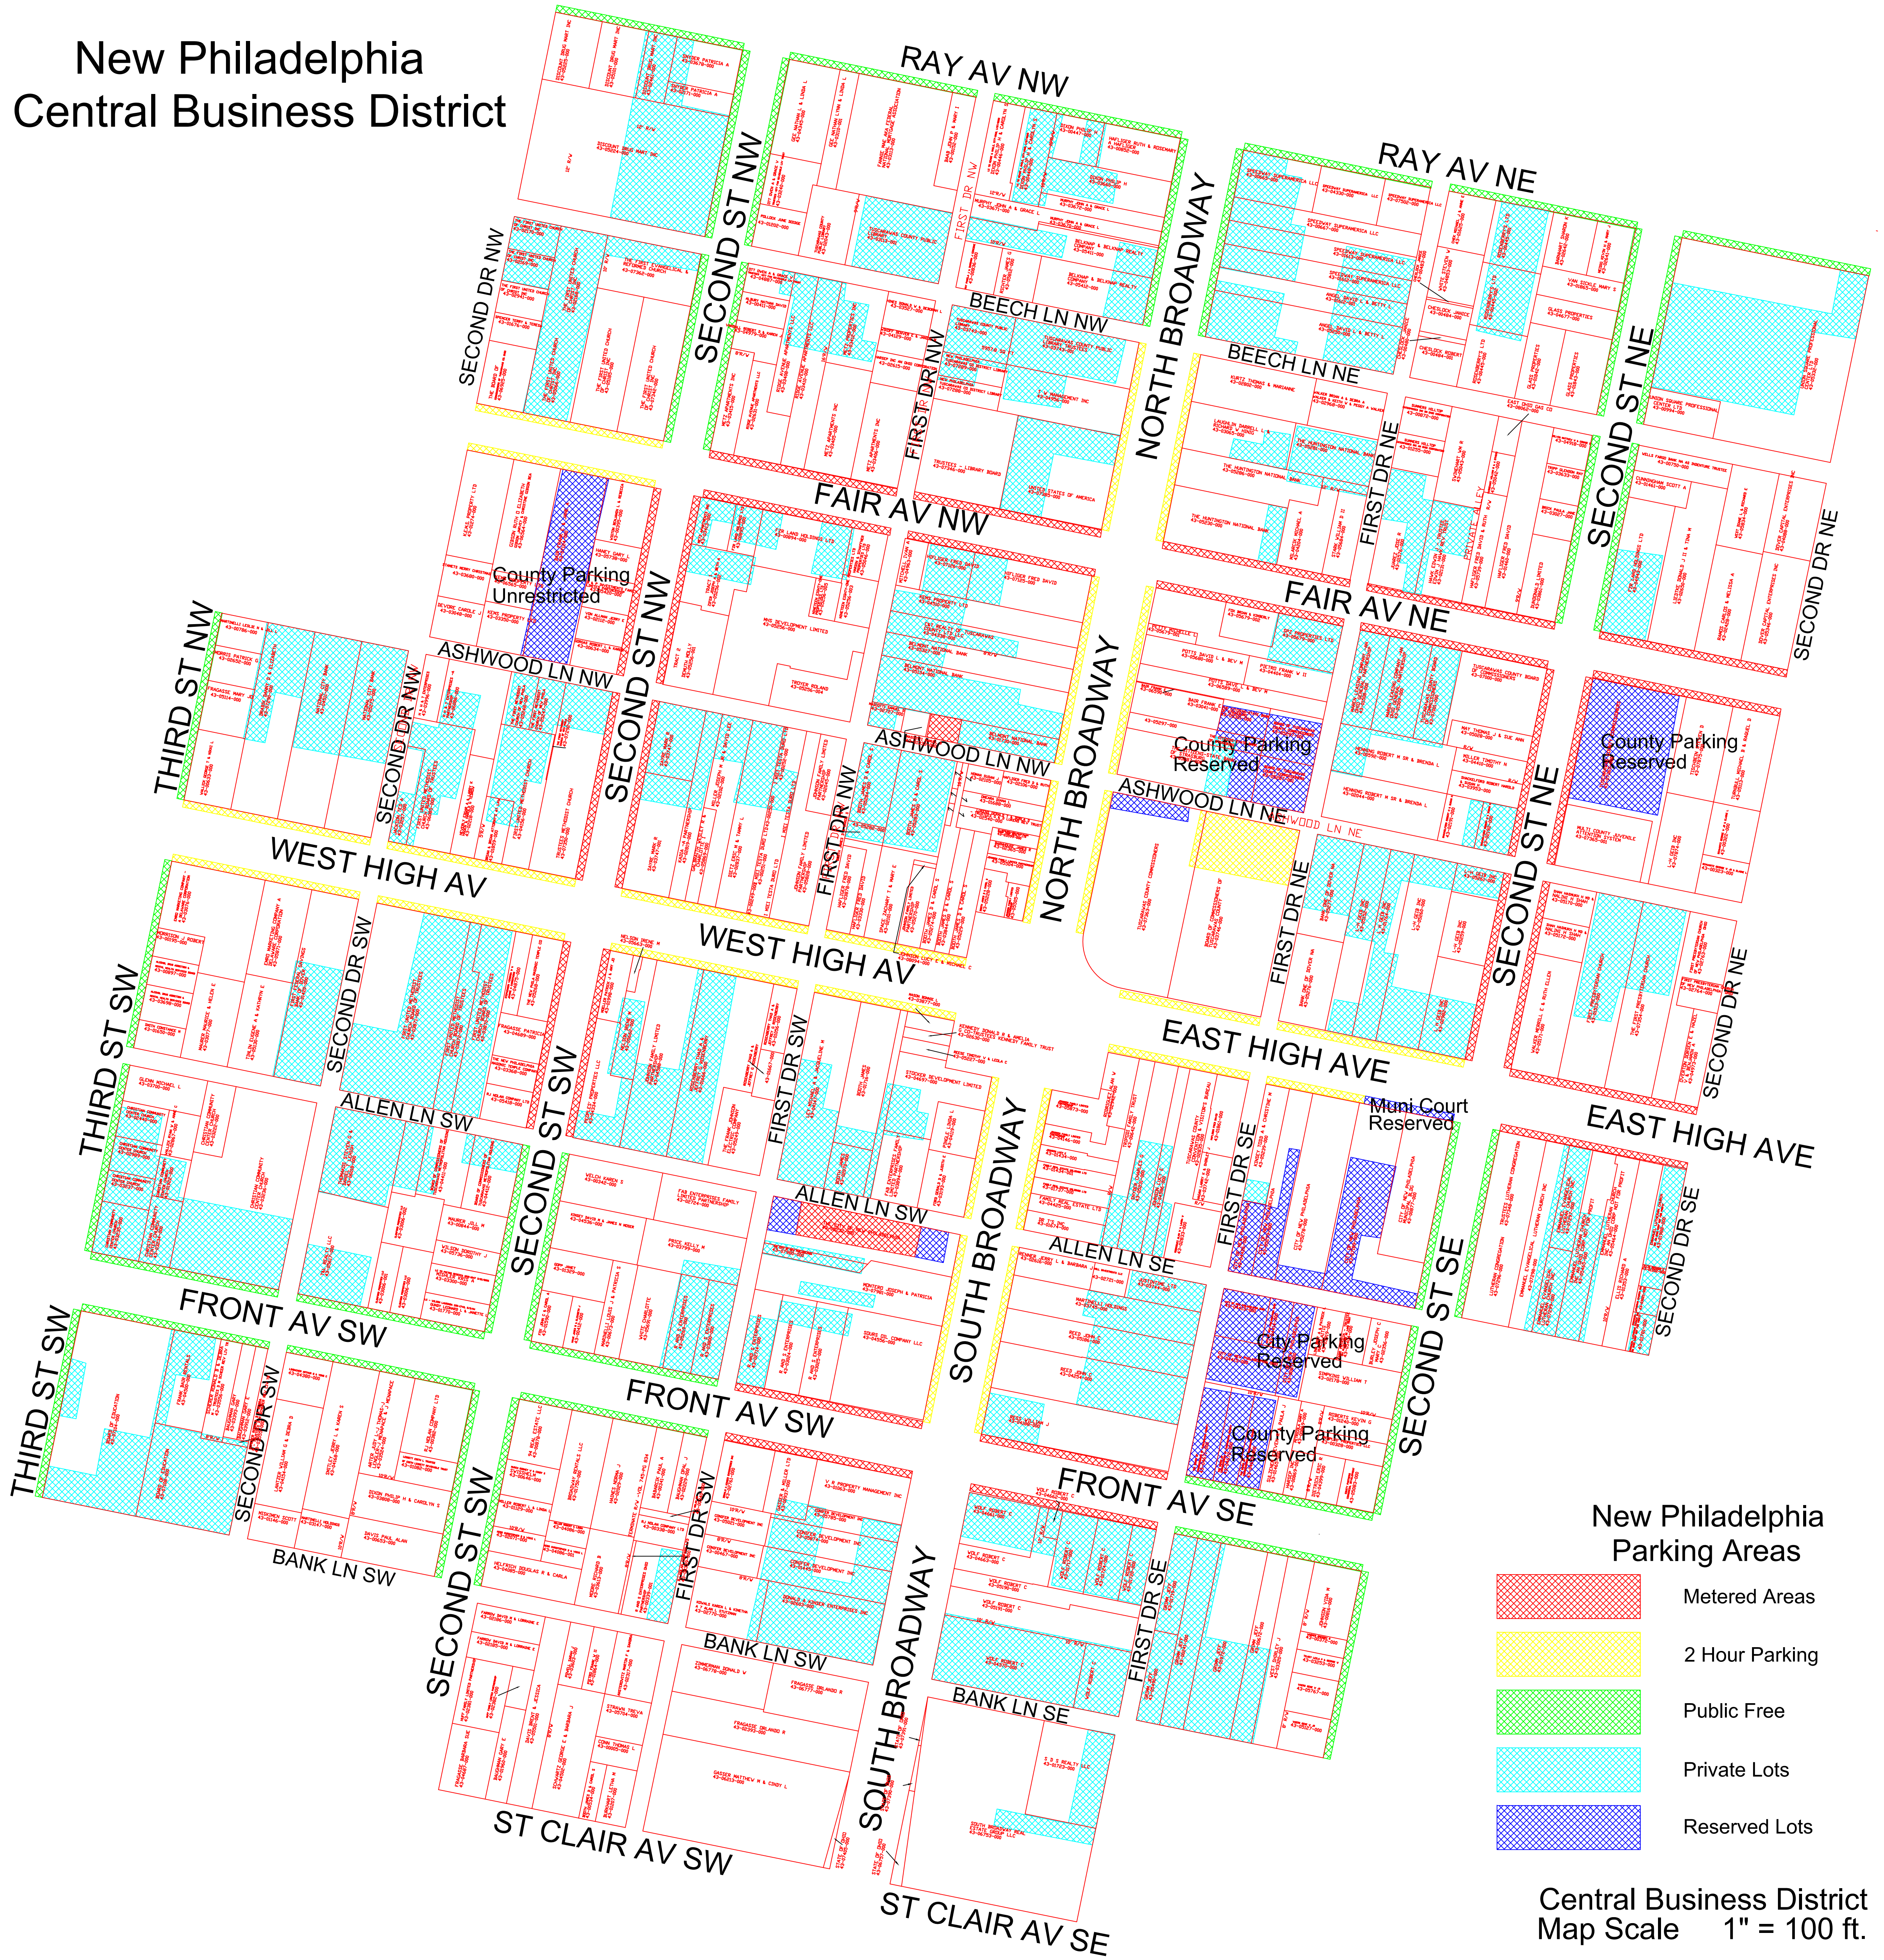

New Philadelphia Central Business District

New Philadelphia Parking Areas

-  Metered Areas
-  2 Hour Parking
-  Public Free
-  Private Lots
-  Reserved Lots

Central Business District
Map Scale 1" = 100 ft.